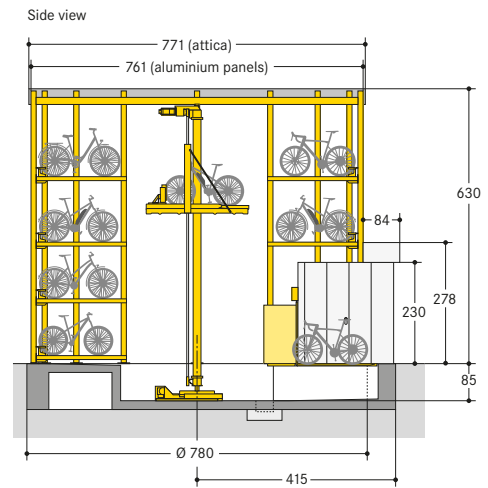

■ WÖHR Bikesafe 885/16 (58 parking places), handlebar width 76 cm

■ WÖHR Bikesafe 885/16 (58 parking places), handlebar width 83 cm

■ WÖHR Bikesafe 885/20 (74 parking places), handlebar width 83 cm

■ WÖHR Bikesafe 885/24 (90 parking places), handlebar width 76 cm

■ WÖHR Bikesafe 885/24 (90 parking places), handlebar width 83 cm

■ **Dimensions**

- all dimensions are minimum, finished dimensions
- tolerances must be taken into consideration
- all dimensions are given in cm