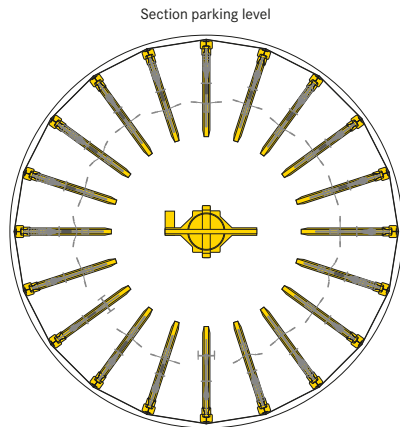

■ WÖHR Bikesafe 885/16 (58 parking places), handlebar width 76 cm

■ WÖHR Bikesafe 885/16 (58 parking places), handlebar width 83 cm

■ WÖHR Bikesafe 885/20 (74 parking places), handlebar width 83 cm

■ WÖHR Bikesafe 885/24 (90 parking places), handlebar width 76 cm

■ WÖHR Bikesafe 885/24 (90 parking places), handlebar width 83 cm

■ **Dimensions**

- all dimensions are minimum, finished dimensions
- tolerances must be taken into consideration
- all dimensions are given in cm