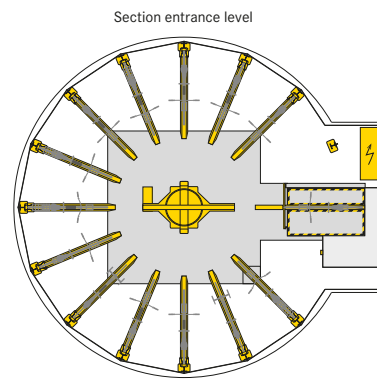

■ WÖHR Bikesafe 885/16 (58 parking places), handlebar width 76 cm

■ WÖHR Bikesafe 885/16 (58 parking places), handlebar width 83 cm

■ WÖHR Bikesafe 885/20 (74 parking places), handlebar width 83 cm

■ WÖHR Bikesafe 885/24 (90 parking places), handlebar width 76 cm

■ WÖHR Bikesafe 885/24 (90 parking places), handlebar width 83 cm

■ **Dimensions**

- all dimensions are minimum, finished dimensions
- tolerances must be taken into consideration
- all dimensions are given in cm