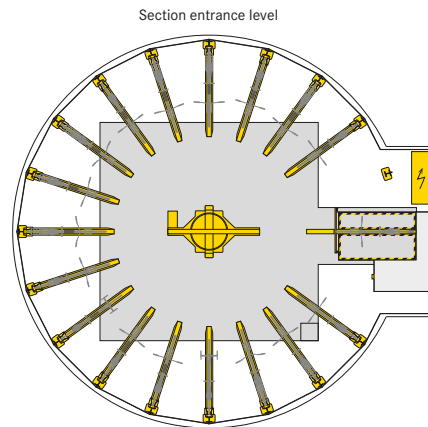

■ WÖHR Bikesafe 885/16 (58 parking places), handlebar width 76 cm

■ WÖHR Bikesafe 885/16 (58 parking places), handlebar width 83 cm

■ WÖHR Bikesafe 885/20 (74 parking places), handlebar width 83 cm

■ WÖHR Bikesafe 885/24 (90 parking places), handlebar width 76 cm

■ WÖHR Bikesafe 885/24 (90 parking places), handlebar width 83 cm

■ **Dimensions**

- all dimensions are minimum, finished dimensions
- tolerances must be taken into consideration
- all dimensions are given in cm