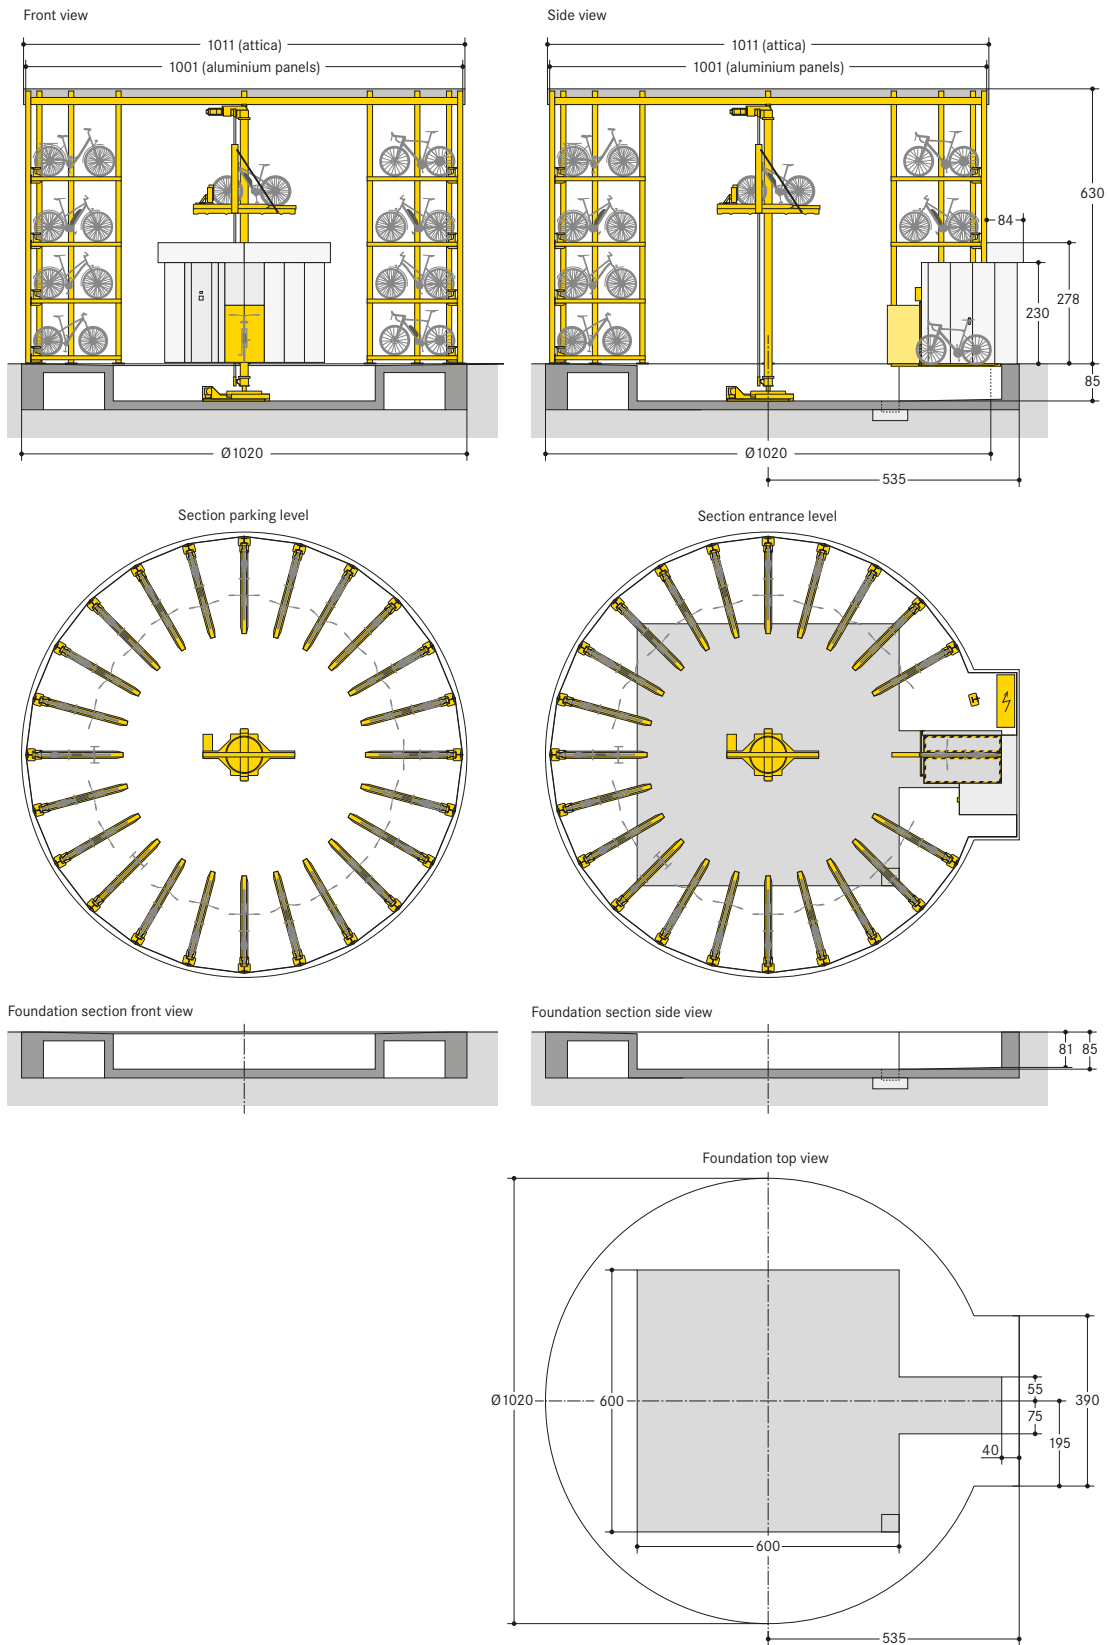

■ WÖHR Bikesafe 885/16 (58 parking places), handlebar width 76 cm

■ WÖHR Bikesafe 885/16 (58 parking places), handlebar width 83 cm

■ WÖHR Bikesafe 885/20 (74 parking places), handlebar width 83 cm

■ WÖHR Bikesafe 885/24 (90 parking places), handlebar width 76 cm

■ WÖHR Bikesafe 885/24 (90 parking places), handlebar width 83 cm

■ **Dimensions**

- all dimensions are minimum, finished dimensions
- tolerances must be taken into consideration
- all dimensions are given in cm