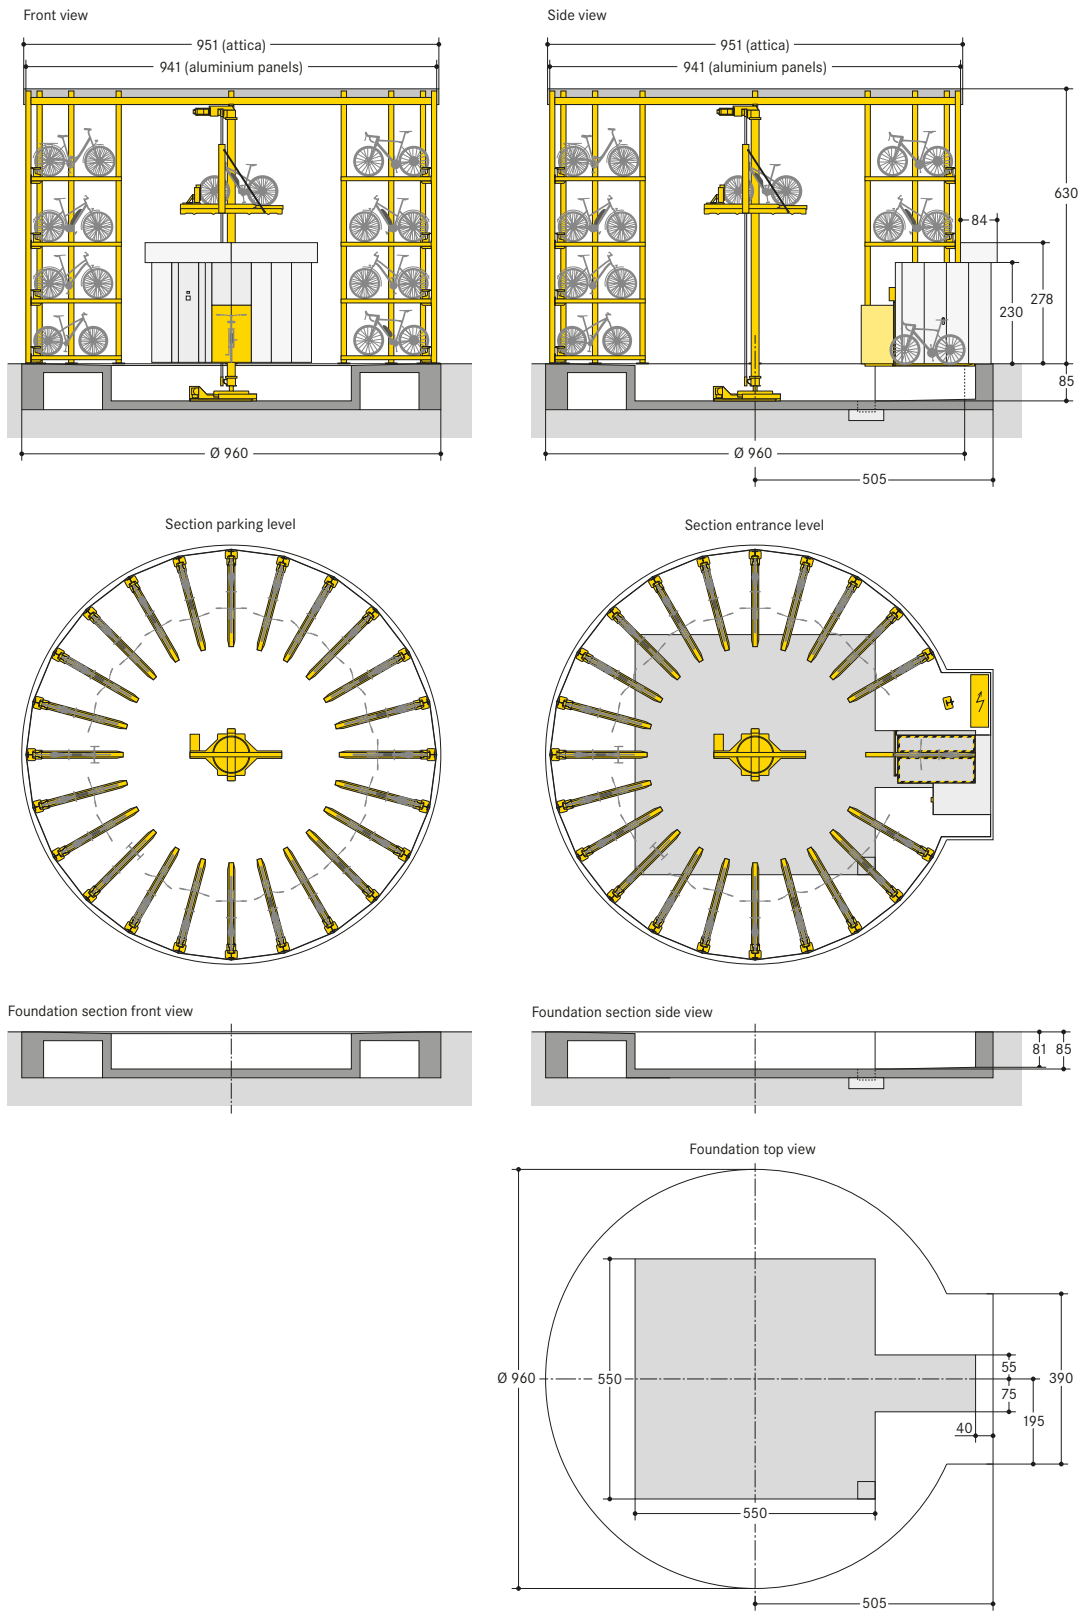

■ WÖHR Bikesafe 885/16 (58 parking places), handlebar width 76 cm

■ WÖHR Bikesafe 885/16 (58 parking places), handlebar width 83 cm

■ WÖHR Bikesafe 885/20 (74 parking places), handlebar width 83 cm

■ WÖHR Bikesafe 885/24 (90 parking places), handlebar width 76 cm

■ WÖHR Bikesafe 885/24 (90 parking places), handlebar width 83 cm

■ **Dimensions**

- all dimensions are minimum, finished dimensions
- tolerances must be taken into consideration
- all dimensions are given in cm