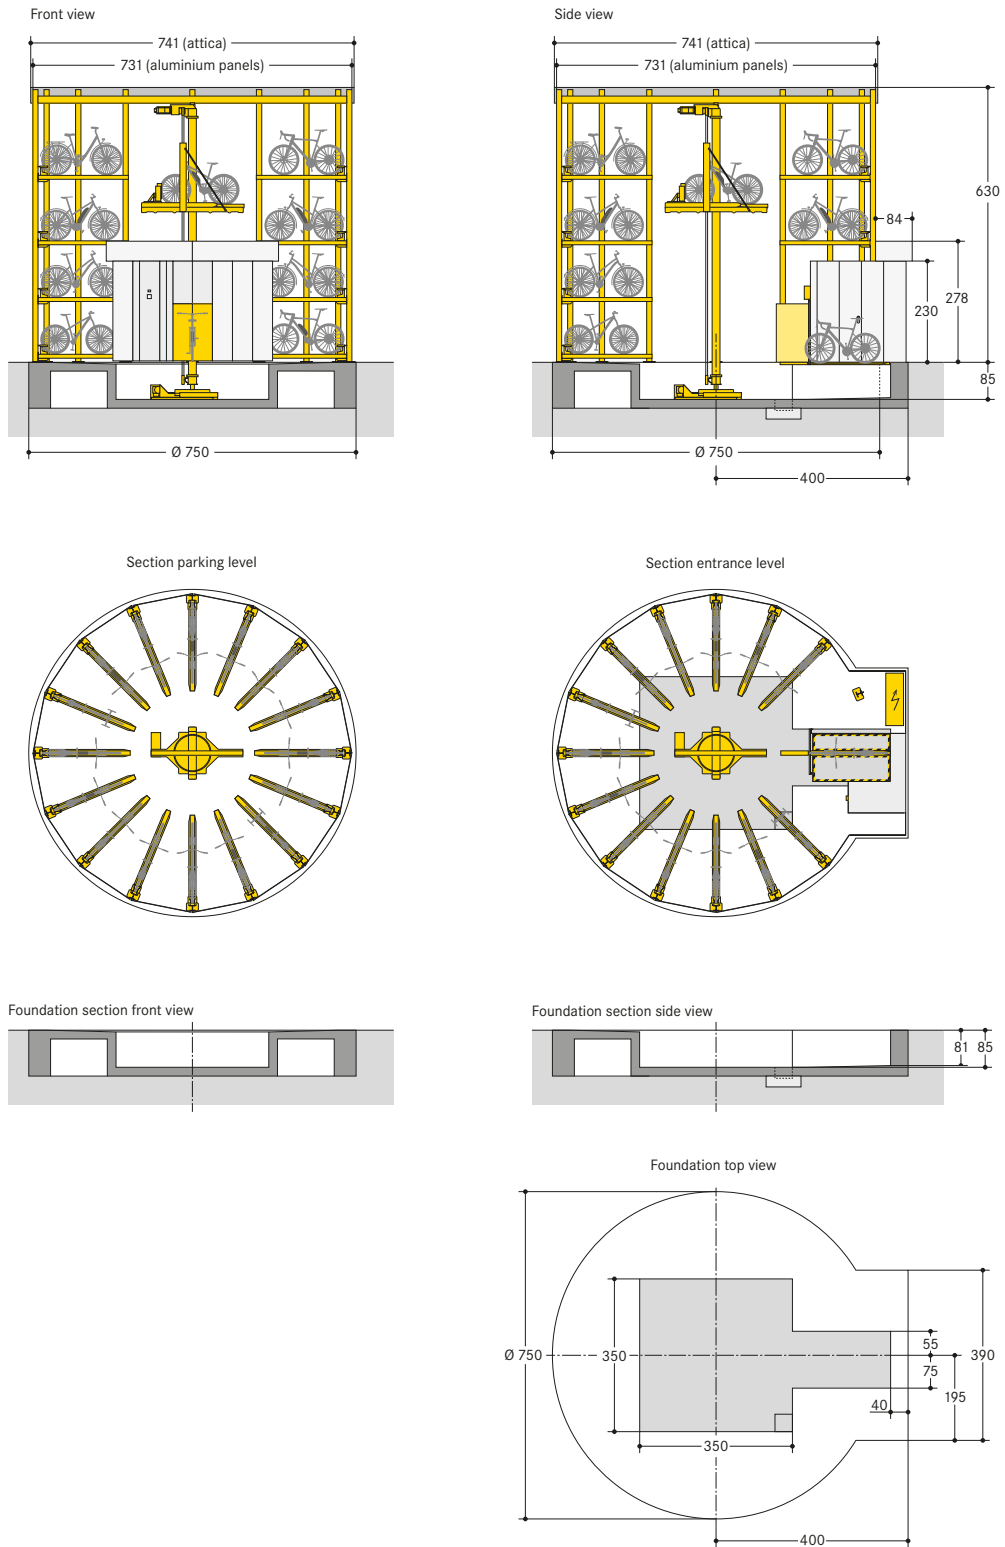

■ WÖHR Bikesafe 885/16 (58 parking places), handlebar width 76 cm

■ WÖHR Bikesafe 885/16 (58 parking places), handlebar width 83 cm

■ WÖHR Bikesafe 885/20 (74 parking places), handlebar width 83 cm

■ WÖHR Bikesafe 885/24 (90 parking places), handlebar width 76 cm

■ WÖHR Bikesafe 885/24 (90 parking places), handlebar width 83 cm

■ **Dimensions**

- all dimensions are minimum, finished dimensions
- tolerances must be taken into consideration
- all dimensions are given in cm