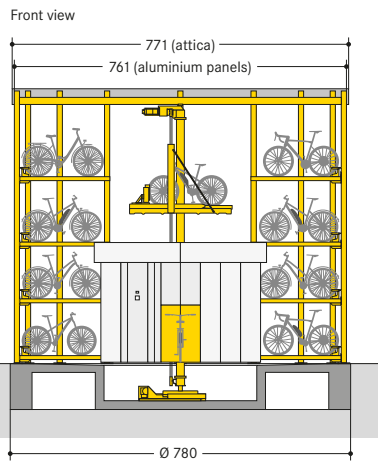

■ WÖHR Bikesafe 885/16 (58 parking places), handlebar width 76 cm

■ WÖHR Bikesafe 885/16 (58 parking places), handlebar width 83 cm

■ WÖHR Bikesafe 885/20 (74 parking places), handlebar width 83 cm

■ WÖHR Bikesafe 885/24 (90 parking places), handlebar width 76 cm

■ WÖHR Bikesafe 885/24 (90 parking places), handlebar width 83 cm

■ **Dimensions**

- all dimensions are minimum, finished dimensions
- tolerances must be taken into consideration
- all dimensions are given in cm