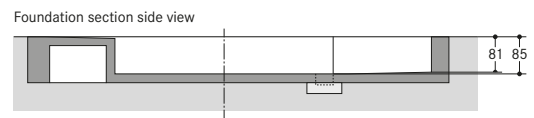

■ WÖHR Bikesafe 885/16 (58 parking places), handlebar width 76 cm

■ WÖHR Bikesafe 885/16 (58 parking places), handlebar width 83 cm

■ WÖHR Bikesafe 885/20 (74 parking places), handlebar width 83 cm

■ WÖHR Bikesafe 885/24 (90 parking places), handlebar width 76 cm

■ WÖHR Bikesafe 885/24 (90 parking places), handlebar width 83 cm

■ **Dimensions**

- all dimensions are minimum, finished dimensions
- tolerances must be taken into consideration
- all dimensions are given in cm