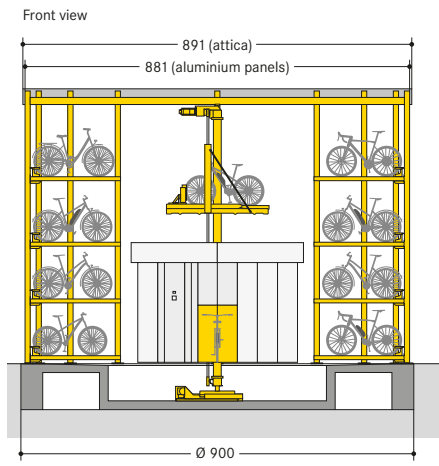

■ WÖHR Bikesafe 885/16 (58 parking places), handlebar width 76 cm

■ WÖHR Bikesafe 885/16 (58 parking places), handlebar width 83 cm

■ WÖHR Bikesafe 885/20 (74 parking places), handlebar width 83 cm

■ WÖHR Bikesafe 885/24 (90 parking places), handlebar width 76 cm

■ WÖHR Bikesafe 885/24 (90 parking places), handlebar width 83 cm

■ **Dimensions**

- all dimensions are minimum, finished dimensions
- tolerances must be taken into consideration
- all dimensions are given in cm