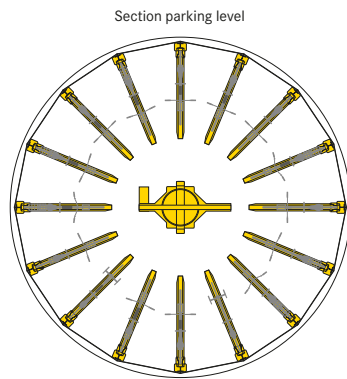

■ WÖHR Bikesafe 885/16 (58 parking places), handlebar width 76 cm

■ WÖHR Bikesafe 885/16 (58 parking places), handlebar width 83 cm

■ WÖHR Bikesafe 885/20 (74 parking places), handlebar width 83 cm

■ WÖHR Bikesafe 885/24 (90 parking places), handlebar width 76 cm

■ WÖHR Bikesafe 885/24 (90 parking places), handlebar width 83 cm

■ **Dimensions**

- all dimensions are minimum, finished dimensions
- tolerances must be taken into consideration
- all dimensions are given in cm