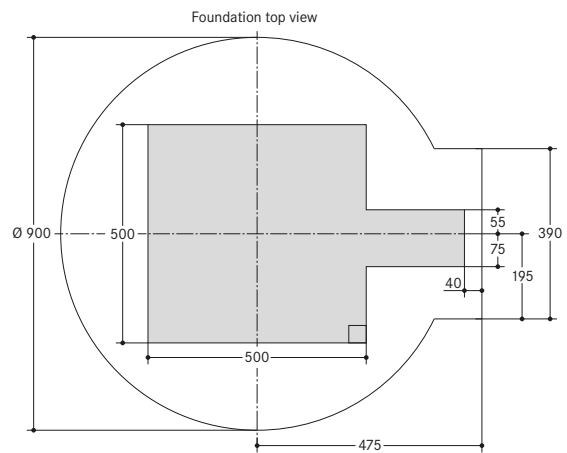

■ WÖHR Bikesafe 885/16 (58 parking places), handlebar width 76 cm

■ WÖHR Bikesafe 885/16 (58 parking places), handlebar width 83 cm

■ WÖHR Bikesafe 885/20 (74 parking places), handlebar width 83 cm

■ WÖHR Bikesafe 885/24 (90 parking places), handlebar width 76 cm

■ WÖHR Bikesafe 885/24 (90 parking places), handlebar width 83 cm

■ **Dimensions**

- all dimensions are minimum, finished dimensions
- tolerances must be taken into consideration
- all dimensions are given in cm