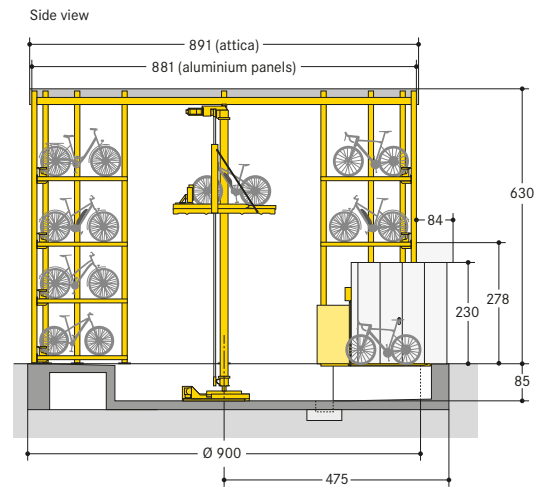

■ WÖHR Bikesafe 885/16 (58 parking places), handlebar width 76 cm

■ WÖHR Bikesafe 885/16 (58 parking places), handlebar width 83 cm

■ WÖHR Bikesafe 885/20 (74 parking places), handlebar width 83 cm

■ WÖHR Bikesafe 885/24 (90 parking places), handlebar width 76 cm

■ WÖHR Bikesafe 885/24 (90 parking places), handlebar width 83 cm

■ **Dimensions**

- all dimensions are minimum, finished dimensions
- tolerances must be taken into consideration
- all dimensions are given in cm