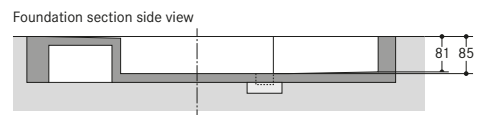

■ WÖHR Bikesafe 885/16 (58 parking places), handlebar width 76 cm

■ WÖHR Bikesafe 885/16 (58 parking places), handlebar width 83 cm

■ WÖHR Bikesafe 885/20 (74 parking places), handlebar width 83 cm

■ WÖHR Bikesafe 885/24 (90 parking places), handlebar width 76 cm

■ WÖHR Bikesafe 885/24 (90 parking places), handlebar width 83 cm

■ **Dimensions**

- all dimensions are minimum, finished dimensions
- tolerances must be taken into consideration
- all dimensions are given in cm