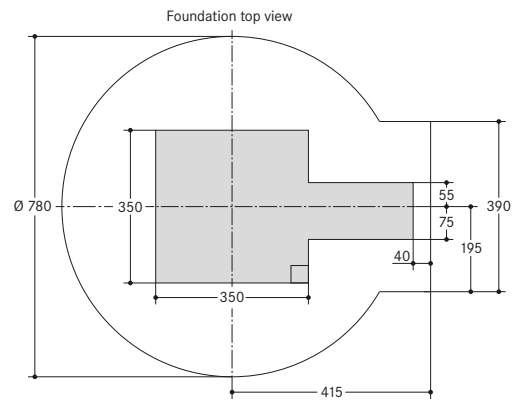

■ WÖHR Bikesafe 885/16 (58 parking places), handlebar width 76 cm

■ WÖHR Bikesafe 885/16 (58 parking places), handlebar width 83 cm

■ WÖHR Bikesafe 885/20 (74 parking places), handlebar width 83 cm

■ WÖHR Bikesafe 885/24 (90 parking places), handlebar width 76 cm

■ WÖHR Bikesafe 885/24 (90 parking places), handlebar width 83 cm

■ **Dimensions**

- all dimensions are minimum, finished dimensions
- tolerances must be taken into consideration
- all dimensions are given in cm